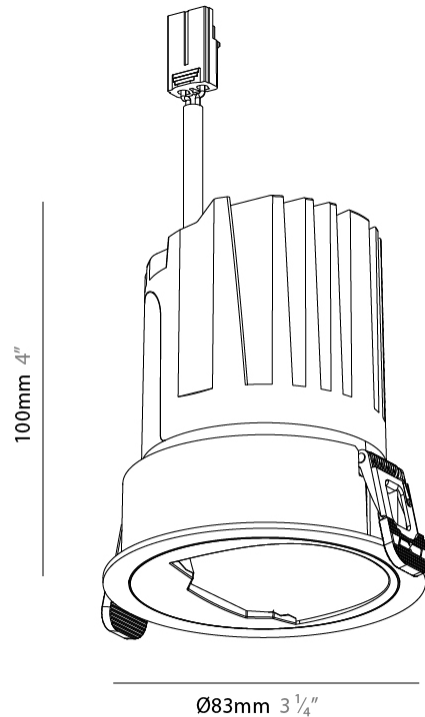

GENERAL

Series: Bioniq Evo Round Wallwash
Partner: Prolicht
Division: Architectural
Installation: Recessed
Product Type: Wallwash
Mounting Location: Ceiling
Light Distribution: Adjustable / Asymmetric

PHYSICAL

Shape: Round
Diameter (mm): 83
Diameter (in): 3 1/4
Height (mm): 100
Depth (mm): 105
Height (in): 4
Depth (in): 4 1/8
Ceiling Thickness (mm): 2 - 15
Ceiling Thickness (in): 1/16 - 9/16
Weight (kg): 0.2
Fixture Finish: SSR / BKV / CWI / CRY / HAB / UFT / ITA / RUA / FTG / MYG / LOD / PUS / FRO / FUP / KIA / POP / BLS / SPG / MEY / GOH / CHC / COM / ABZ / JAG / OBR / MOS / ROR
Fixture Material: Extruded Aluminum
Cut-out Measurements: Ø 75mm/2 15/16"

ELECTRICAL

Lamp Type: LED (Zhaga Standard)
Input Wattage (W): 10.9
Total Output Wattage (W): 10
Dimming: Non-dimming / DALI Dimming / MATTER Dimming
Driver Included: No
Driver Location: Remote
Driver Type: Constant Current - Universal
Constant Current (MA): 350mA
Upon Request: 0-10V Dimming / Phase Dimming

LED

Color Temperature (°K): 2400 / 2700 / 3000 / 3500 / 4000
Max. Delivered Lumen (lm): Max 1029
Nominal Lumen (lm): Max 1771
CRI: >90 CRI
Efficiency (%): 94.2
Lamp Life (hrs): 50000

OPTICAL

Adjustability: Rotational 350° / Tilt 30°

RATINGS AND CERTIFICATIONS

Certified By: Certified for North American Standards
IP rating: IP65
Glare Rating: ≤ 10