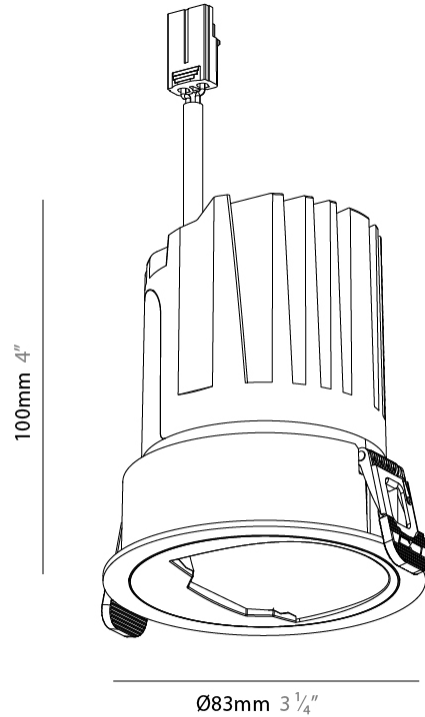

GENERAL

Series: Bioniq Evo Round Wallwash
Partner: Prolicht
Division: Architectural
Installation: Recessed
Product Type: Wallwash
Mounting Location: Ceiling
Light Distribution: Adjustable / Asymmetric

PHYSICAL

Shape: Round
Diameter (mm): 83
Diameter (in): 3 1/4
Height (mm): 100
Depth (mm): 105
Height (in): 4
Depth (in): 4 1/8
Ceiling Thickness (mm): 2 - 15
Ceiling Thickness (in): 1/16 - 9/16
Weight (kg): 0.2
Fixture Finish: SSR / BKV / CWI / CRY / HAB / UFT / ITA / RUA / FTG / MYG / LOD / PUS / FRO / FUP / KIA / POP / BLS / SPG / MEY / GOH / CHC / COM / ABZ / JAG / OBR / MOS / ROR
Fixture Material: Extruded Aluminum
Cut-out Measurements: Ø 75mm/2 15/16"

ELECTRICAL

Lamp Type: LED (Zhaga Standard)
Input Wattage (W): 10.9
Total Output Wattage (W): 10
Dimming: Non-dimming / DALI Dimming / MATTER Dimming
Driver Included: No
Driver Location: Remote
Driver Type: Constant Current - Universal
Constant Current (MA): 350mA
Upon Request: 0-10V Dimming / Phase Dimming

LED

Color Temperature (°K): 2400 / 2700 / 3000 / 3500 / 4000
Max. Delivered Lumen (lm): Max 1029
Nominal Lumen (lm): Max 1771
CRI: >90 CRI
Efficiency (%): 94.2
Lamp Life (hrs): 50000

OPTICAL

Adjustability: Rotational 350° / Tilt 30°

RATINGS AND CERTIFICATIONS

Certified By: Certified for North American Standards
IP rating: IP65
Glare Rating: ≤ 10