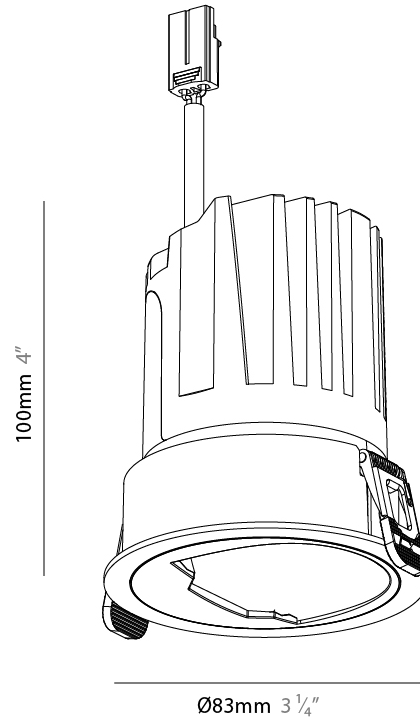

GENERAL

Series: Bioniq Evo Round Wallwash
Partner: Prolicht
Division: Architectural
Installation: Recessed
Product Type: Wallwash
Mounting Location: Ceiling
Light Distribution: Adjustable / Asymmetric

PHYSICAL

Shape: Round
Diameter (mm): 83
Diameter (in): 3 1/4
Height (mm): 100
Depth (mm): 105
Height (in): 4
Depth (in): 4 1/8
Ceiling Thickness (mm): 2 - 15
Ceiling Thickness (in): 1/16 - 9/16
Weight (kg): 0.2
Fixture Finish: [BLK / WHI](#)
Fixture Material: Extruded Aluminum
Cut-out Measurements: Ø 75mm/2 15/16"

ELECTRICAL

Lamp Type: LED (Zhaga Standard)
Input Wattage (W): 10.9
Total Output Wattage (W): 10
Dimming: Non-dimming / DALI Dimming / MATTER Dimming
Driver Included: No
Driver Location: Remote
Driver Type: Constant Current - Universal
Driver Class: Class 2
Constant Current (MA): 350mA
Upon Request: 0-10V Dimming / Phase Dimming

LED

Color Temperature (°K): [2400 / 2700 / 3000 / 3500 / 4000](#)
Max. Delivered Lumen (lm): Max 1029
Nominal Lumen (lm): Max 1771
CRI: >90 CRI
Efficiency (%): 94.2
Lamp Life (hrs): 50000

OPTICAL

Adjustability: Rotational 350° / Tilt 30°

RATINGS AND CERTIFICATIONS

Certified By: Certified for North American Standards
IP rating: IP65
Glare Rating: ≤ 10